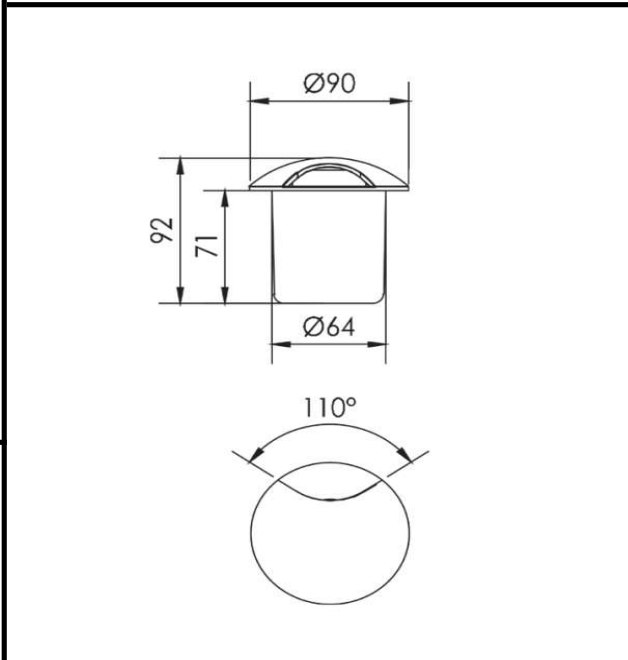

Sovitron Interior Pvt.Ltd.

Model Name	URBANA-2104A / DL-OSL-2104AB-1
Description	Inground Light

Technical description	Image
-----------------------	-------

Dimension	Dia=90mm Cutout=64mm H=92mm
Frame	Aluminum die cast
Color Tempertaure	4000K
Power	3W
Total Luminous Flux	150 lm
Efficacy	50 lm/W
IP rating	67
Color Rendering	≥80
Mounting	Buried
Beam angle	60 Degree
Optics	Polycarbonate diffuser
Dimming	NON-Dimmable
Operating Voltage	220-240 VAC
Standard Lifetime	L70 minimum at 50,000 burning hours

Dimension diagram

Remarks:-

Address: Plot #7 Saroorpur-Nangla Industrial Area,Ballabgarh-Sohna Road,Faridabad-121005
Email: info@sovitron.com